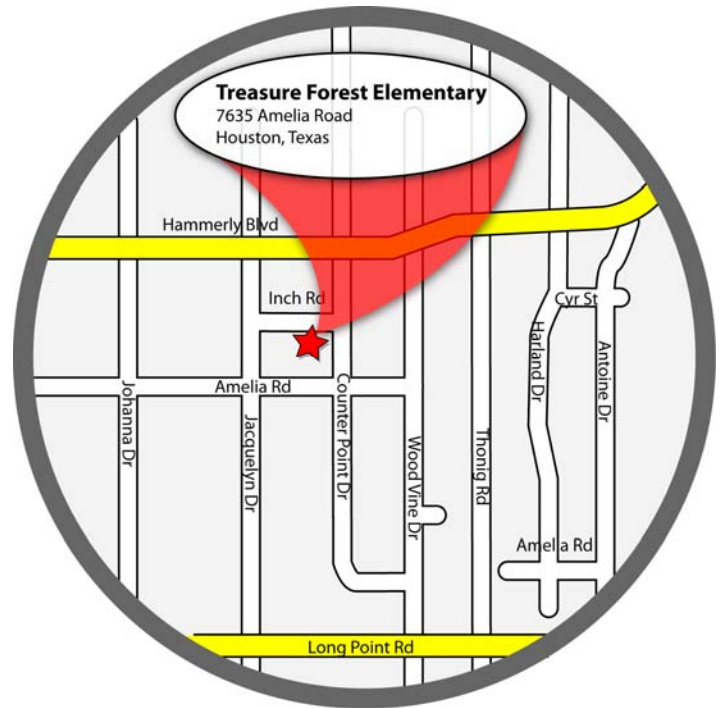

Map to Treasure Forest Elementary

Treasure Forest Elementary is located at

7635 Amelia Road
Houston, Texas 77055

From I-10:

- Take Antoine Dr. EXIT and go north
- (right turn if heading west; left turn if heading east)
- Left on Long Point Rd.
- Right on Jacquelyn Dr.
- Right on Amelia Rd.
- Right on Counter Point Dr.
- Parking lot on the left

From Hwy 290

- South on 290
- Exit Antoine/W 34th St.
- Right on Antoine
- Right on Hammerly Blvd.
- Left on Counter Point Dr.
- Parking lot on the left

From 610 Loop

- take 290 north or I-10 west exits and follow directions above

CPR Lab Phone #
(713) 613-1719

Treasure Forest Phone #
(713) 613-1720